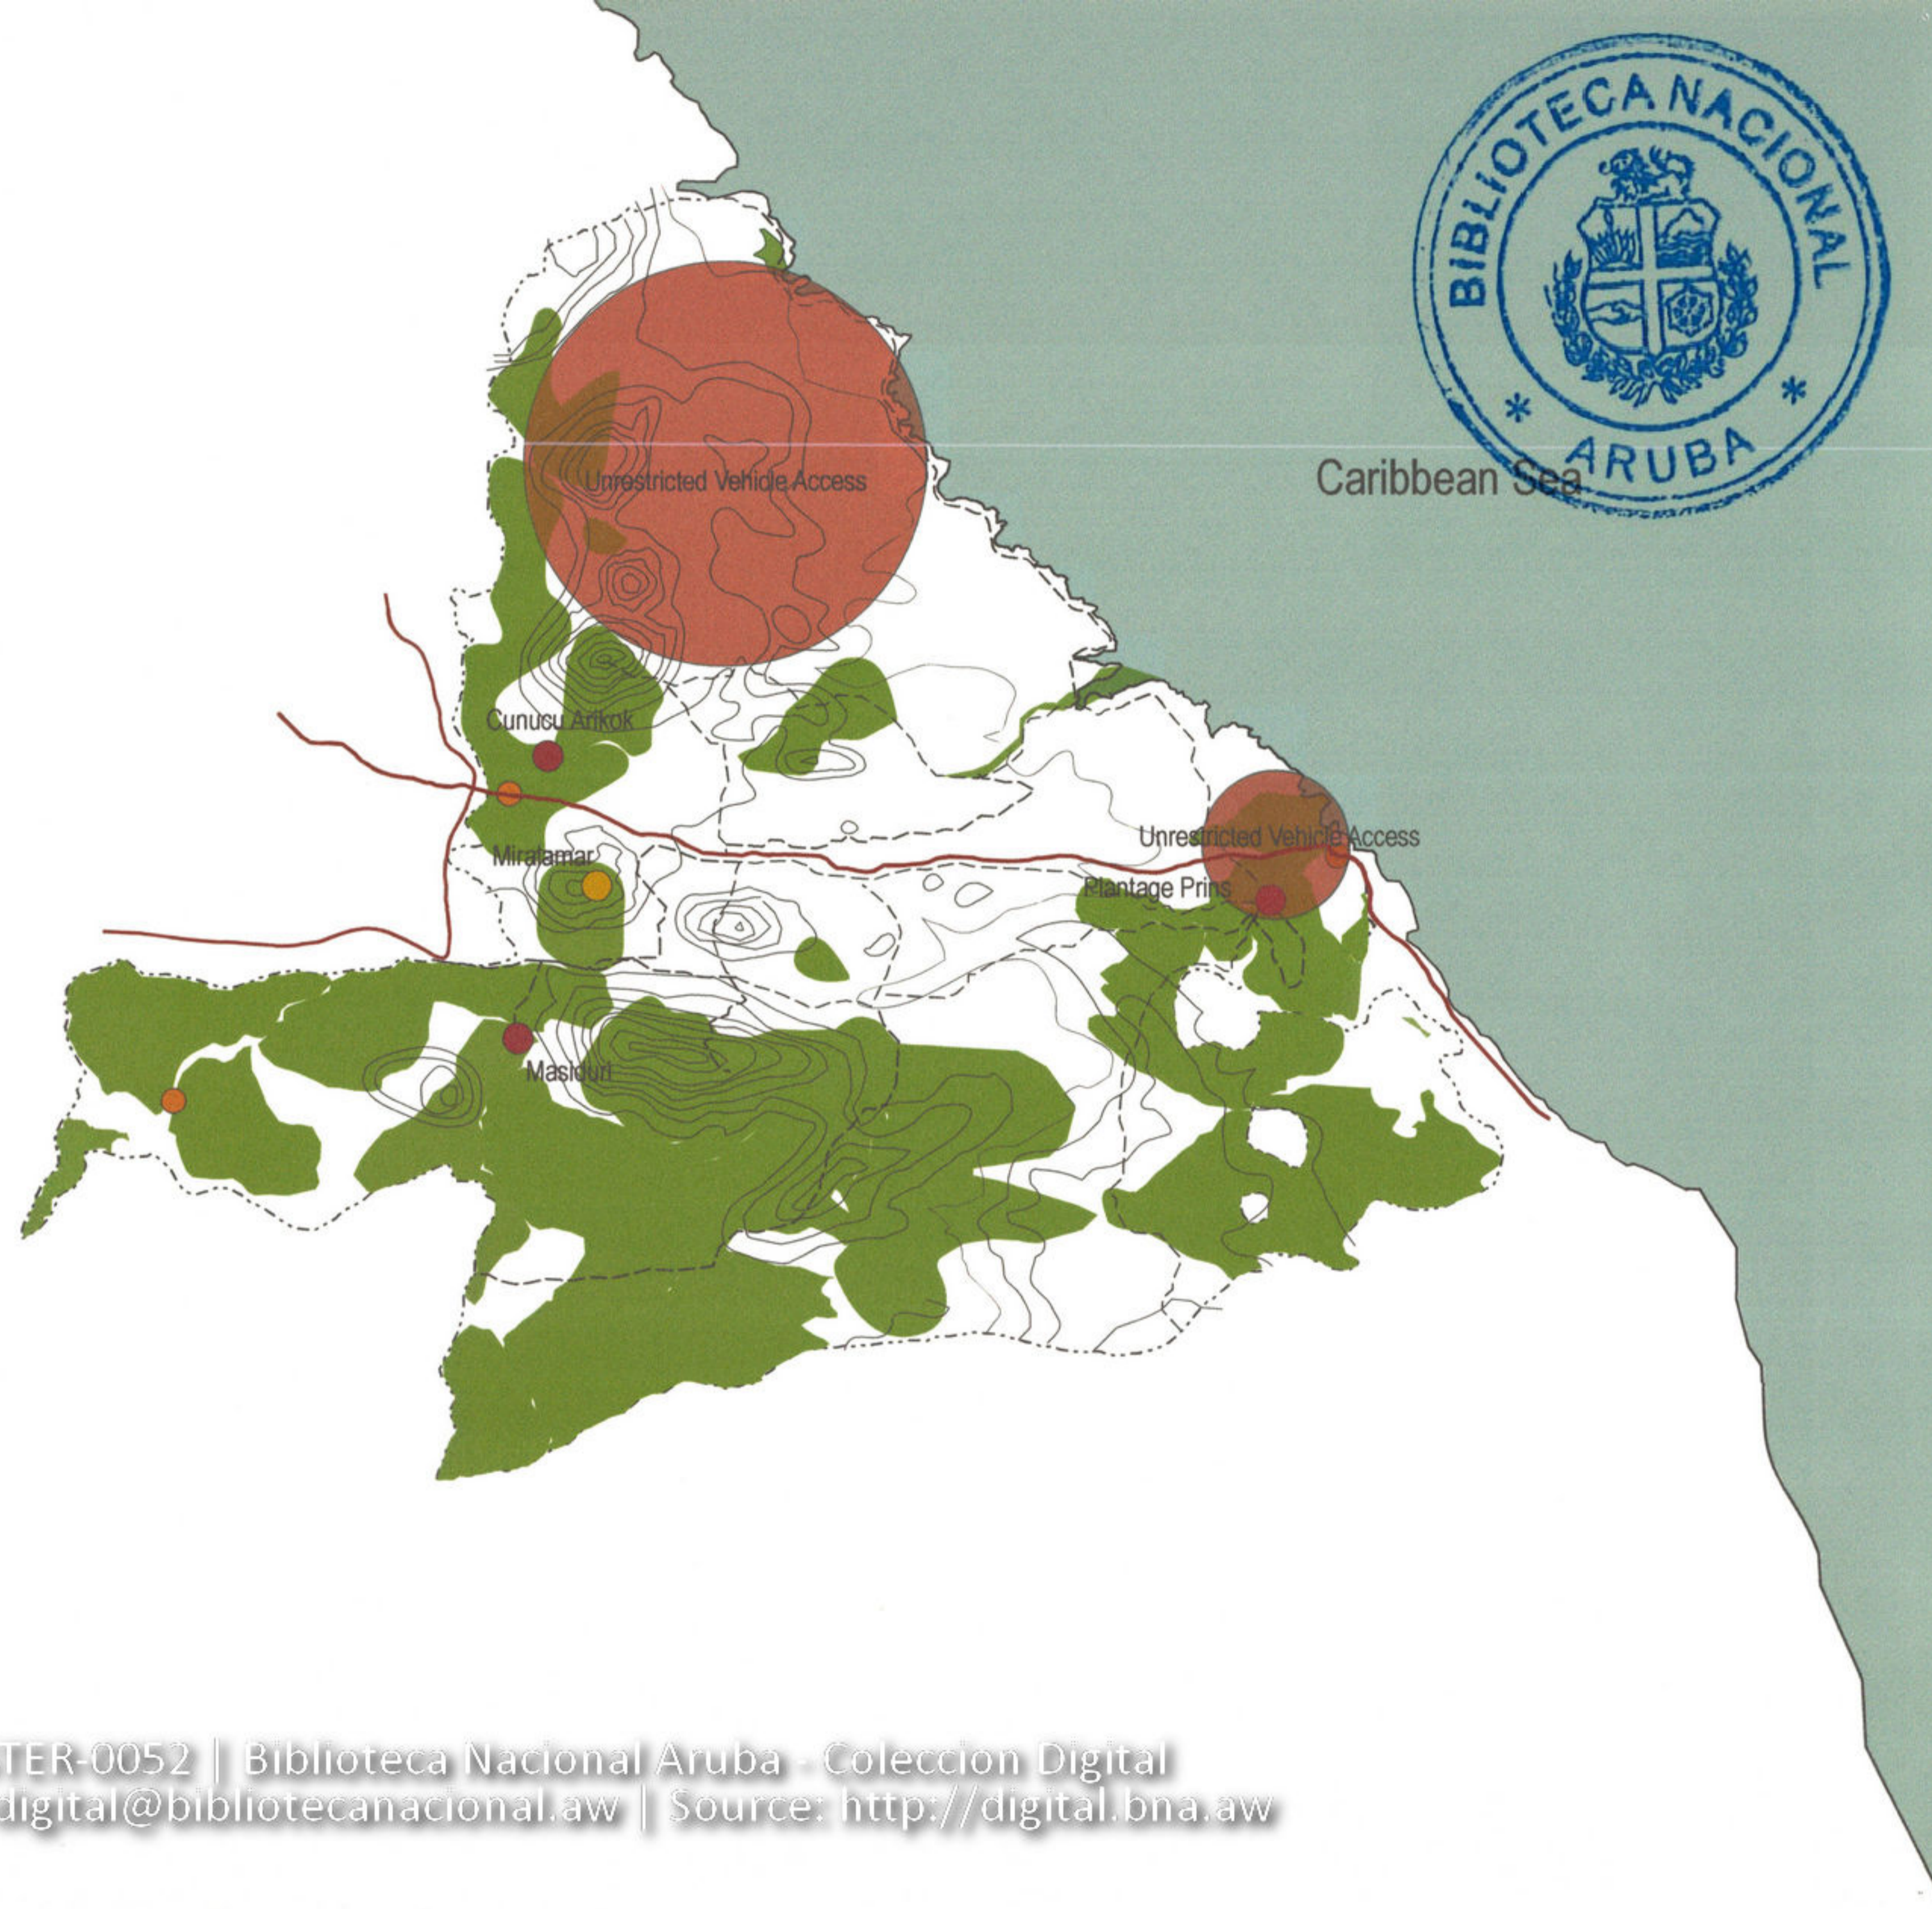

Park Problem

- Trails 
- Goldmine 
- Historic Sites 
- Main Road 
- Topography 
- Park Entrances 
- Vegetation 

BNA-DIG-POSTER-0052 | Biblioteca Nacional Aruba - Coleccion Digital
Requests/Info: digital@bibliotecanacional.aw | Source: <http://digital.bna.aw>